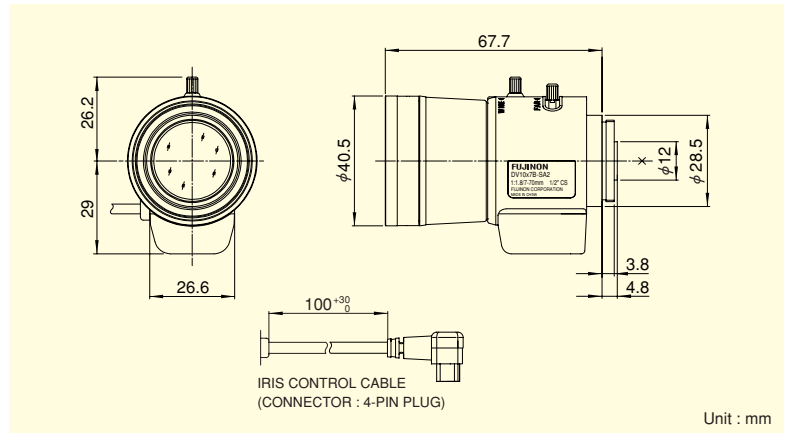

**For Security
Vari-Focal**

DV10×7B-SA2

Applicable camera (model)

1	2/3	1/2	1/3	1/4
---	-----	-----	-----	-----

VARI Vari-Focal	WIDE Wide Angle	TELE Telephoto Long Focal	DC DC Auto Iris	CS-mt CS Mount	METAL Metal Mount	ND ND Filter
					230 Long Cable	AT Aspherical Lens

10×

*Photograph is a similar model.

- Compatible with a wide range - 1/2", 1/3" and 1/4" - cameras.
- Broad range of f7-70mm, supporting various applications.
- High accuracy aspheric lens adopted, achieving the high quality image.
- Built-in ND filter of T360, supporting high sensitivity cameras.

VARI-FOCAL LENSES

Focal Length (mm)		7~70 (10×)	
Iris Range		F1.8 ~ T360 (Equivalent to F360)	
Operation	Zoom	Manual	
	Focus	Manual	
	Iris	Auto (DC Type) (*1)	
Angle Of View (H×V)	1/2"	WIDE	50°01' × 38°12'
		TELE	5°12' × 3°59'
	1/3"	WIDE	38°12' × 28°56'
		TELE	3°59' × 3°02'
	1/4"	WIDE	28°56' × 21°49'
		TELE	3°02' × 2°17'
Focusing Range (From Front Of The Lens) (m)		∞ ~ 0.3	
Object Dimensions at M.O.D. (H×V) (mm)	1/2"	WIDE	301 × 223
		TELE	60 × 46
	1/3"	WIDE	223 × 166
		TELE	46 × 35
	1/4"	WIDE	166 × 124
		TELE	35 × 26
Back Focal Distance (in air) (mm)		7.90	
Exit Pupil Position (From Image Plane) (mm)		-62	
Filter Thread (mm)		—	
Mount		CS	
Mass (g)		100	
Coil Resistance		Drive Coil	190Ω
		Damping Coil	500Ω
Current Consumption		23mA (Max.) at DC 4V	
Remarks		• With Metal Mount (*1) When power is turned off, iris will automatically close. DV10×7B-SA2L : Long Cable Type (230mm)	