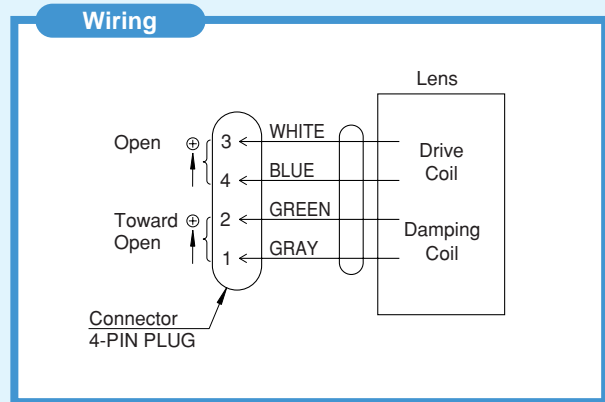

10×

*Photograph is a similar model.

- Compatible with a wide range - 1/2", 1/3" and 1/4" - cameras.
- Broad range of f7-70mm, supporting various applications.
- High accuracy aspheric lens adopted, achieving the high quality image.
- Built-in ND filter of T360, supporting high sensitivity cameras.

VARI-FOCAL LENSES

Focal Length (mm)		7~70 (10×)	
Iris Range		F1.8 ~ T360 (Equivalent to F360)	
Operation	Zoom	Manual	
	Focus	Manual	
	Iris	Auto (DC Type) (*1)	
Angle Of View (H×V)	1/2"	WIDE	50°01' × 38°12'
		TELE	5°12' × 3°59'
	1/3"	WIDE	38°12' × 28°56'
		TELE	3°59' × 3°02'
	1/4"	WIDE	28°56' × 21°49'
		TELE	3°02' × 2°17'
Focusing Range (From Front Of The Lens) (m)		∞ ~ 0.3	
Object Dimensions at M.O.D. (H×V) (mm)	1/2"	WIDE	301 × 223
		TELE	60 × 46
	1/3"	WIDE	223 × 166
		TELE	46 × 35
	1/4"	WIDE	166 × 124
		TELE	35 × 26
Back Focal Distance (in air) (mm)		7.90	
Exit Pupil Position (From Image Plane) (mm)		-62	
Filter Thread (mm)		—	
Mount		CS	
Mass (g)		100	
Coil Resistance		Drive Coil	190Ω
		Damping Coil	500Ω
Current Consumption		23mA (Max.) at DC 4V	
Remarks		• With Metal Mount (*1) When power is turned off, iris will automatically close. DV10×7B-SA2L : Long Cable Type (230mm)	